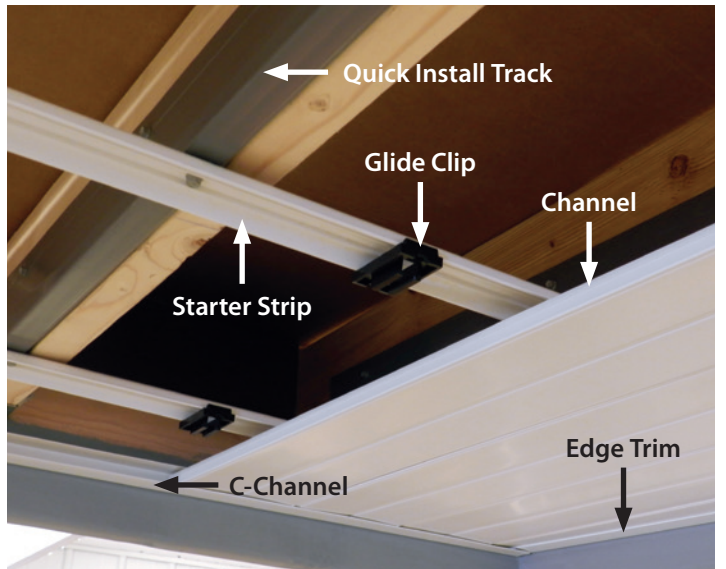

# UpSide™ DECK CEILING

- *Quick Install Track  
– for easier installation*
- *Durable water-diverting  
vinyl channels*
- *Finished beadboard look*
- *New construction or remodel*
- *Adaptable to most deck  
shapes and configurations*
- *6" wide channel to accommodate  
electrical installations*
- *Low maintenance*

# UPSIDE DECK CEILING GALLERY

**Quick Install Track**

- Attaches to joist to set pitch for drainage
- Accommodates for uneven joists
- Made of durable vinyl material
- 10' lengths
- Corrosion-resistant, self-tapping screws (*sold separately*)

Steel screws with 1000-hour salt-spray protective coating

**Channel**

- Water diverting vinyl channels
- 10', 12', 16' lengths
- Creates beadboard look

**Color**

White

Tan

**Starter Strip**

- Durable vinyl material attaches to Quick Install Track
- 10' lengths

**C-Channel**

- Made of vinyl material
- Provides a clean finished look
- 10' lengths

**Color**

White

Tan

**Glide Clip**

- Connects channel to starter strip
- Allows for faster installation
- Nylon composition