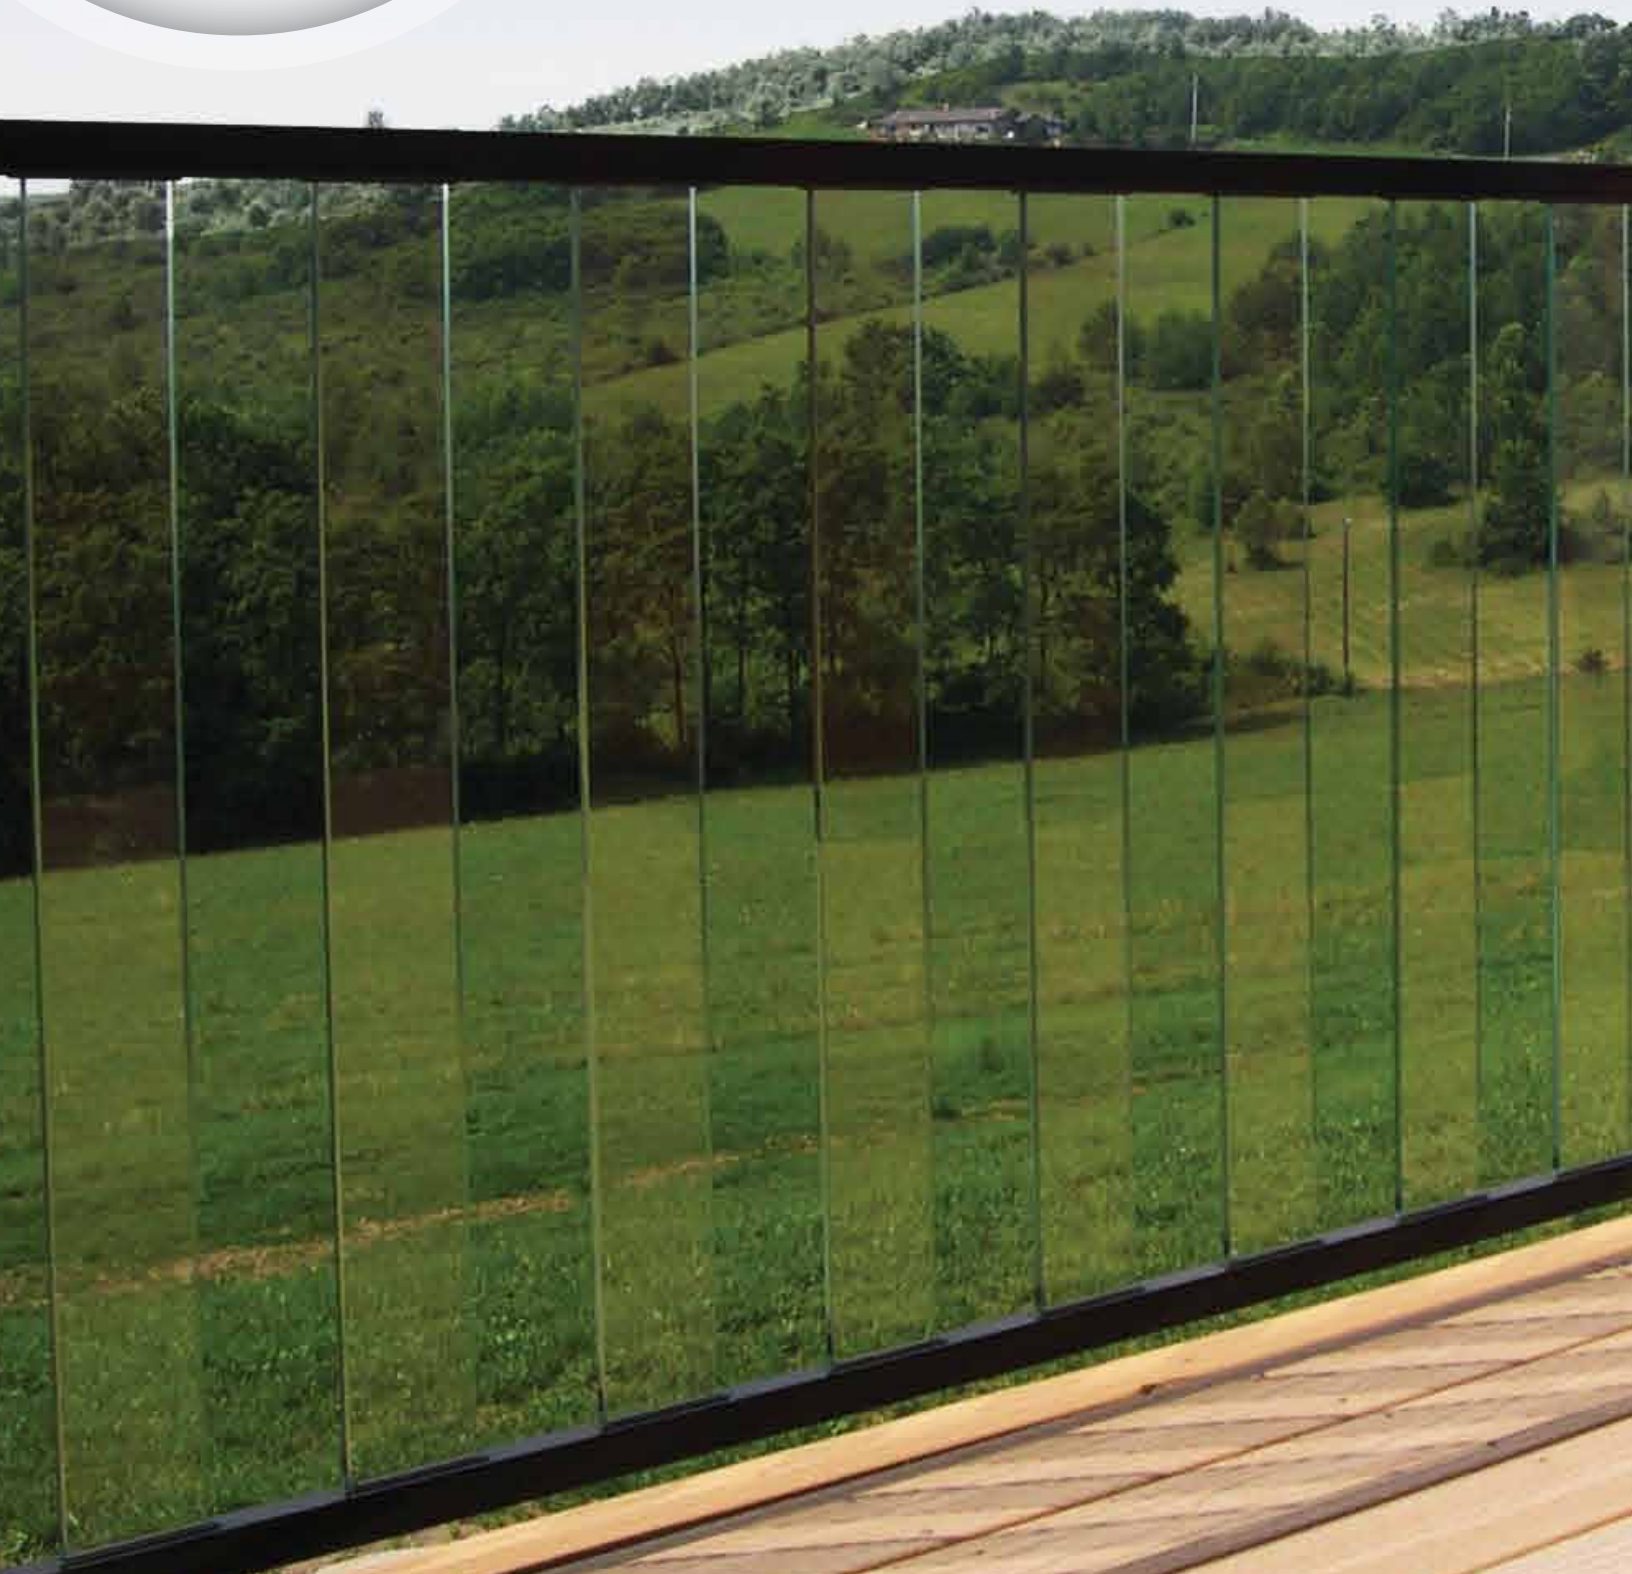

-  Gloss Black
-  Antique Bronze
-  Rustic Brown

Give your outdoor space a lasting impression

Fortress Railing Balusters are offered in three distinct series: Vienna, Vintage and Mega. Each series offers its own style and identity to transform your individual project design into reality. Balusters are 100% galvanized, DuPont® e-coated and DuPont® powder coated to provide the ultimate combination of strength and appearance with low maintenance living.

Fortifying aluminum railing

Fortress AI¹³ is an innovative, first of its kind, fully pre-welded aluminum railing system. Distinctly different from aluminum kits, Fortress AI¹³ is attractive and easy to install with its simple bracket system. It also has superior performance in strength and safety, which is a unique benefit to a pre-welded system. Quality welding and DuPont® premium powder coating create a virtually maintenance free system designed for use in a variety of environments.

-  Gloss Black
-  White

Pure
FORTRESS
ure
view
glass railing system™

Open up the world around you

Fortress Pure View combines the ultimate view of surrounding scenery with the strength and durability of tempered glass that allows for full enjoyment of the outdoors with increased air circulation. The individual glass balusters provide a pure view without the higher material costs, installation costs and more difficult cleaning associated with glass sheet panel systems.