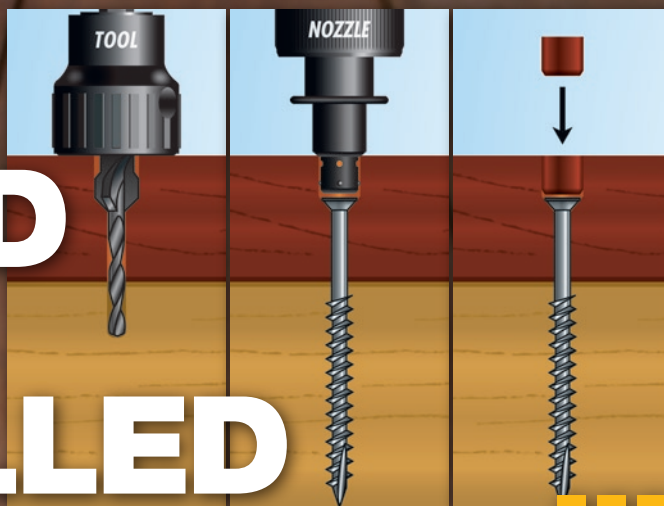

# DRILLED GLUED AND FILLED

# ... 20 SECONDS

Specially designed  
PRO PLUG™ Glue Nozzle  
works with popular  
wood glue brands.

## Introducing the SMART-BIT® PRO PLUG™ System for Wood from Starborn Industries, Inc., the company that brought you SMART-BIT® and HEADCOTE®

Never before have all the steps in plugging been put together in a single system that delivers a perfect result plug after plug. This is because the PRO PLUG™ Tool, the fasteners, the plugs and our unique PRO PLUG™ Glue Nozzle have all been specially designed and engineered to work together, perfectly. The beauty of the system is that it makes plugging so fast and easy that it now takes half as much time as before — sometimes even less.

So if you've always valued the strength of top down fastening and the high-finish look of plugs but couldn't invest in the extra time and labor, put the SMART-BIT® PRO PLUG™ System to work for you, today.