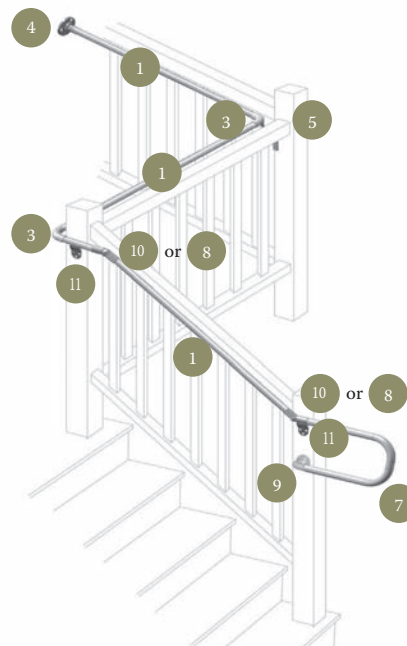

## GATES

A matching gate is an attractive railing finish that also increases safety. Available in standard straight gate or custom curve gate.

- Gates can be used in applications spanning up to four feet and with 36-inch and 42-inch railing systems
- Reinforced structure where gate attaches for additional security
- TimberTech gates are available in a kit form or can be customized through your local dealer or contractor
- Backed by TimberTech's 25-year limited warranty for residential applications
- Available for RadianceRail, RadianceRail Express, Ornamental Rail, and BuilderRail in a variety of styles and sizes

## SECURE MOUNT POST™

Designed to allow TimberTech railing installations on decks or concrete surfaces – no treated 4x4 post required.

- Six-inch adjustable top block allows easy extension from 36" to 42" height
- Optional Deck Mounting and Leveling Kit includes surface and bottom plates, leveling bolts, mounting bolts, washers and nuts

## ADA Hand Rail

Designed to coordinate with TimberTech Railing systems, the ADA Hand Rail System meets the requirements of the Americans with Disabilities Act. Available in White and Black.