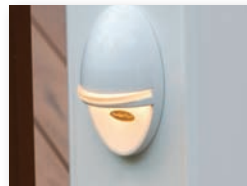

Accent Light